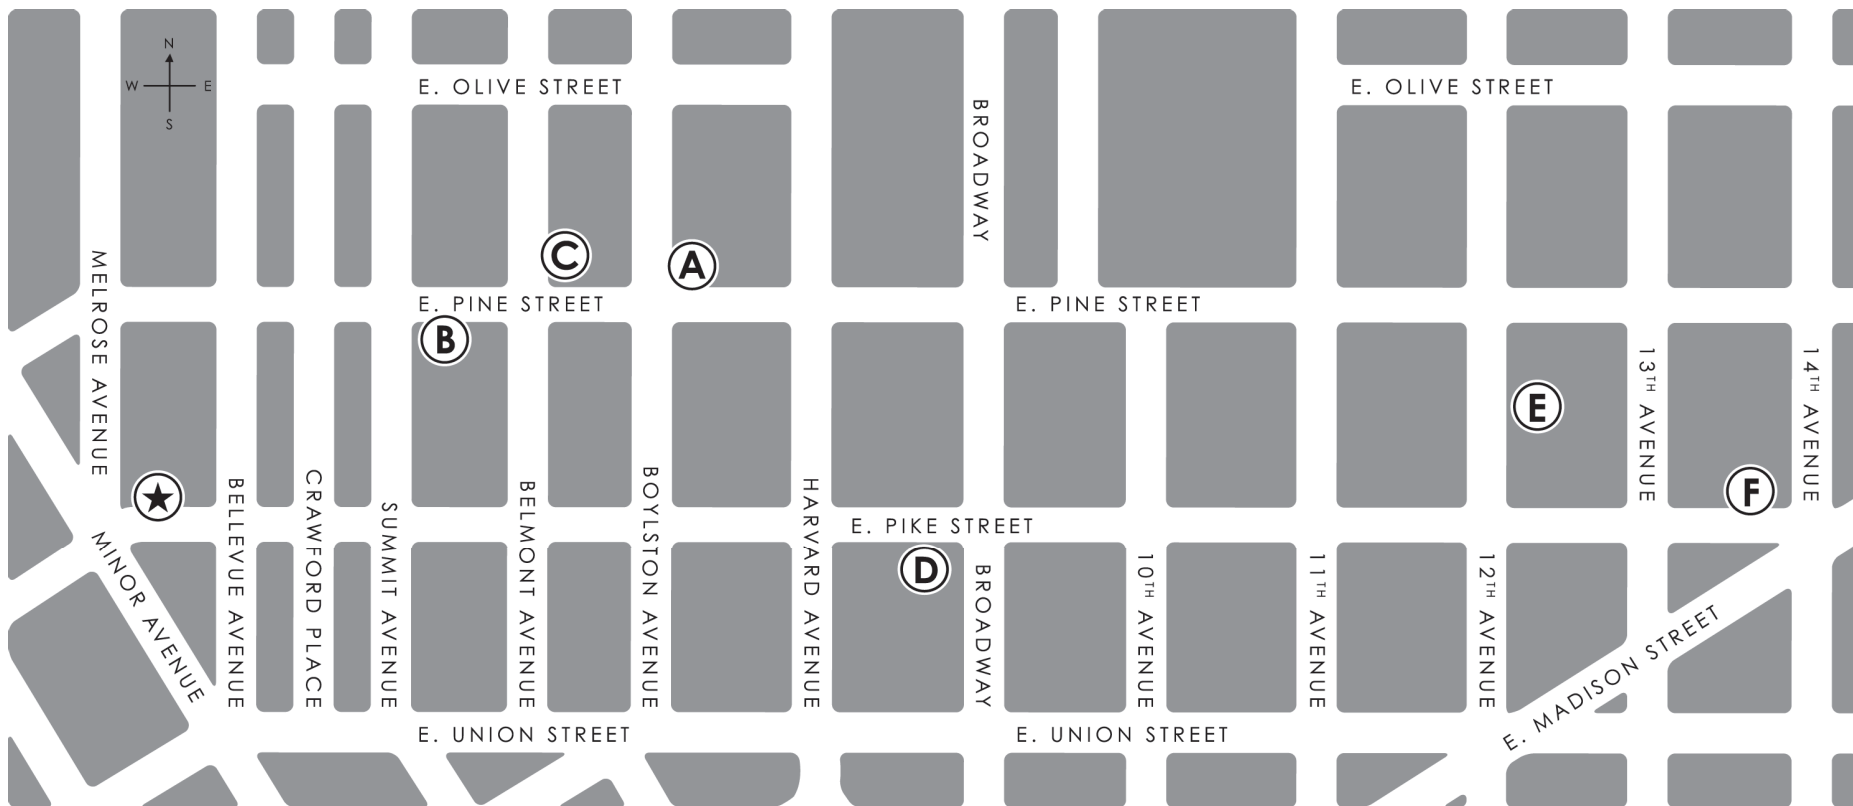

Hip on the Hill Tour

RESERVATIONS : 1.888.98.SAVOR (72867)

WWW.SAVORSEATTLETOURS.COM

EMAIL : INFO@SAVORSEATTLETOURS.COM

TOUR INFORMATION

- ★ Tour Start Location:
Victrola Coffee Roasters
- Ⓐ Hot Mama's Pizza
- Ⓑ Travelers Tea Company
- Ⓒ Kiki Tap & Eatery
- Ⓓ Marination Station (above the QFC)
- Ⓔ Old School Frozen Custard
- Ⓔ Eltana Wood-fired Bagel Café